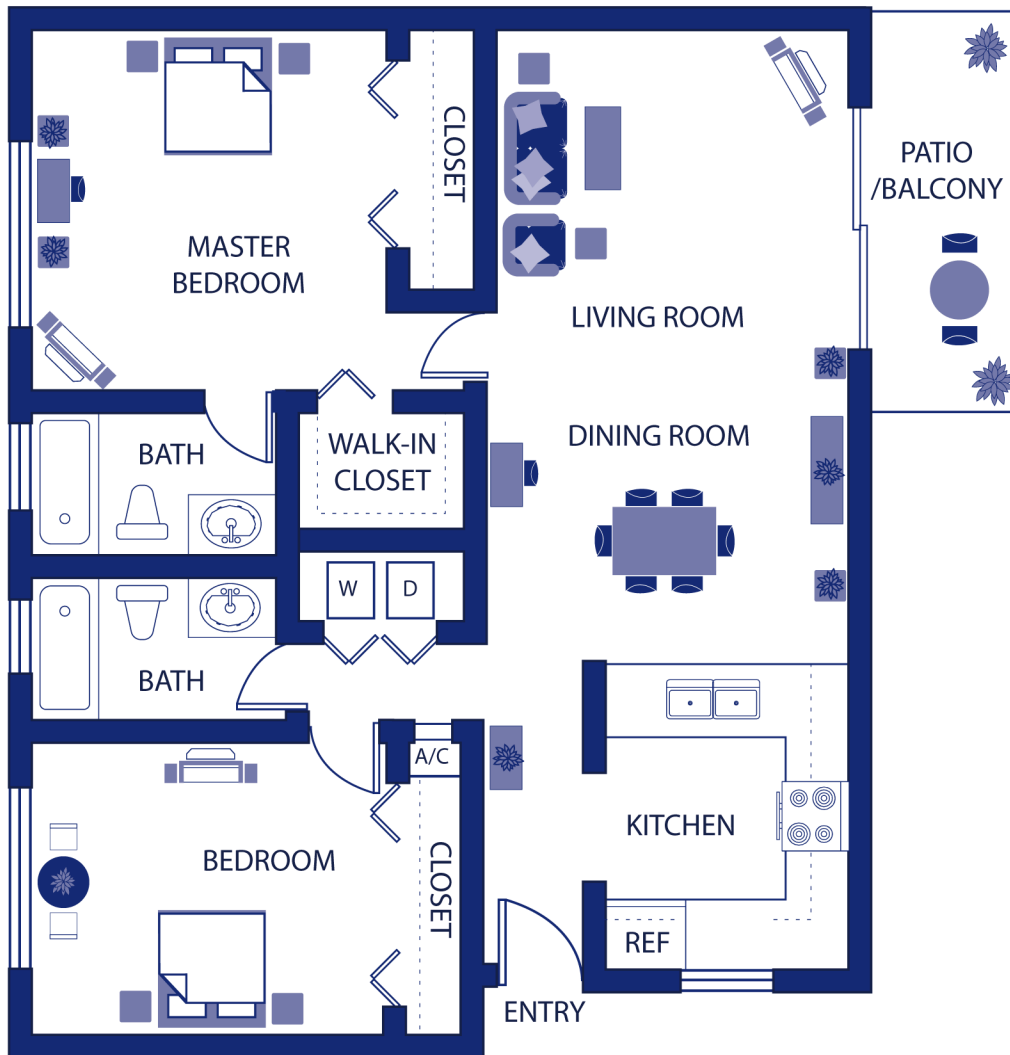

FLOOR PLANS

BREAKERS

2 BDRM / 2 BTH

LUXURY INTERIOR FEATURES:

- STAINLESS STEEL APPLIANCES
- ELEGANT WOOD KITCHEN CABINERY
- GRANITE COUNTERTOPS
- WASHER AND DRYER
- CERAMIC TILE FLOORING