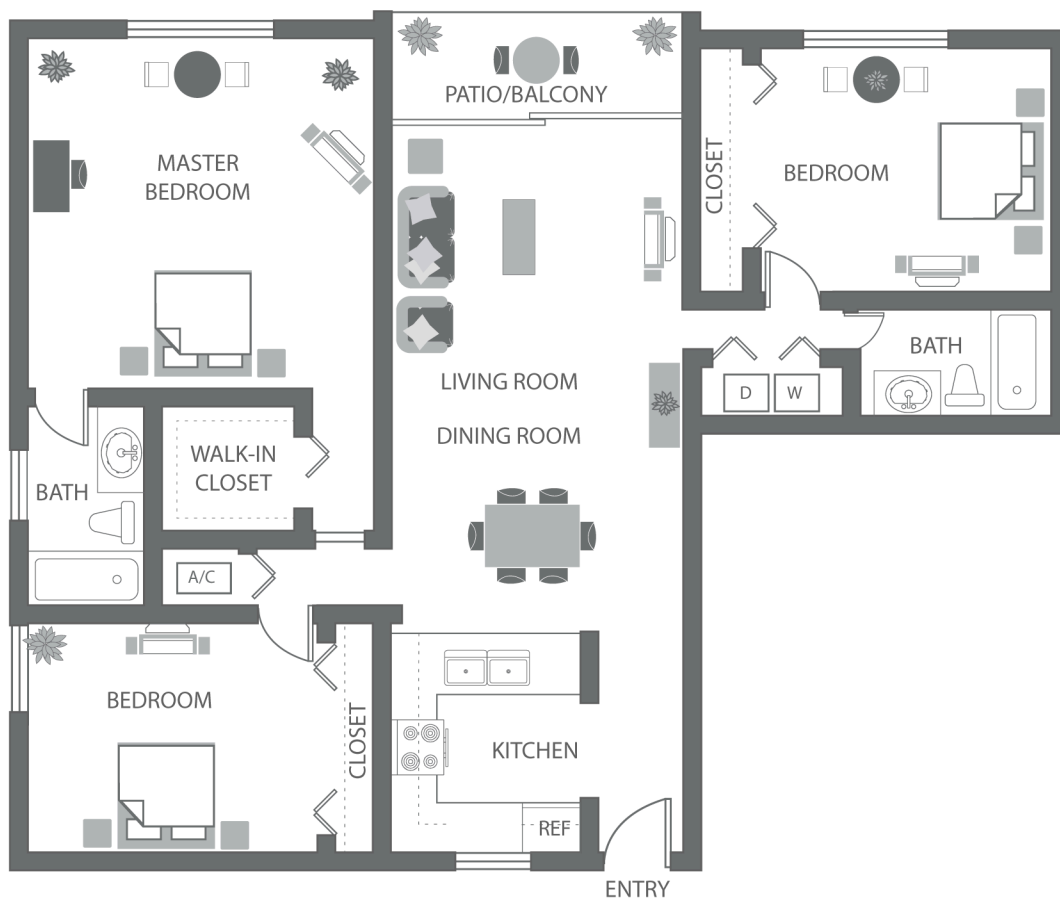

FLOOR PLANS

CARLTON

3 BDRM / 2 BTH

LUXURY INTERIOR FEATURES:

- STAINLESS STEEL APPLIANCES
- ELEGANT WOOD KITCHEN CABINETRY
- GRANITE COUNTERTOPS
- WASHER AND DRYER
- CERAMIC TILE FLOORING